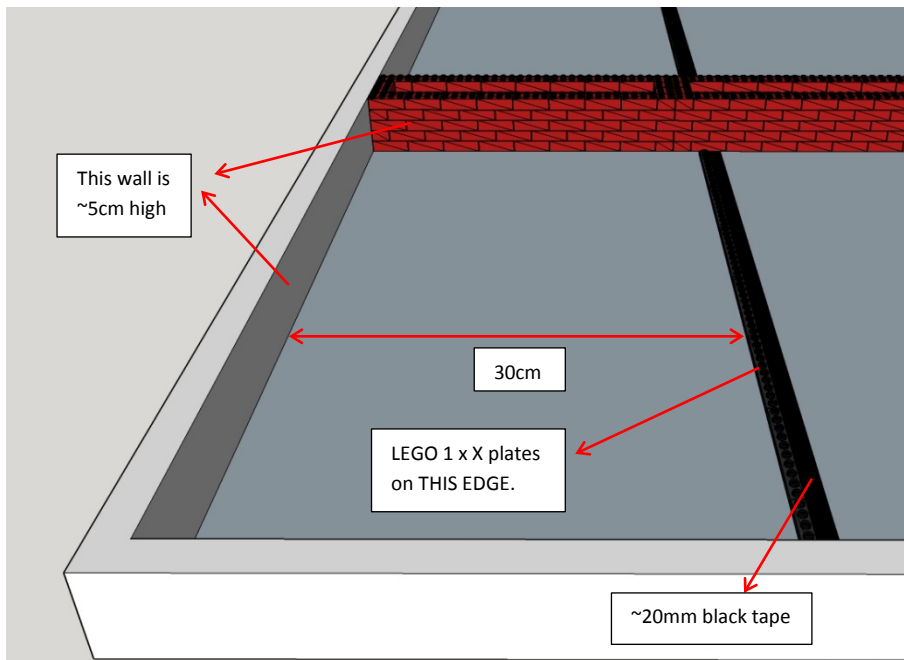

Simple & Powered Machines Category

Table Setup Guide

THE TRASH HERO

This rectangle of 145mm x 155mm, made of electrical tape, will hold the ping pong balls at start.

This template helps placing the balls.

The table will look like this. (more or less)

Measurement Error tolerance: +/- 10mm