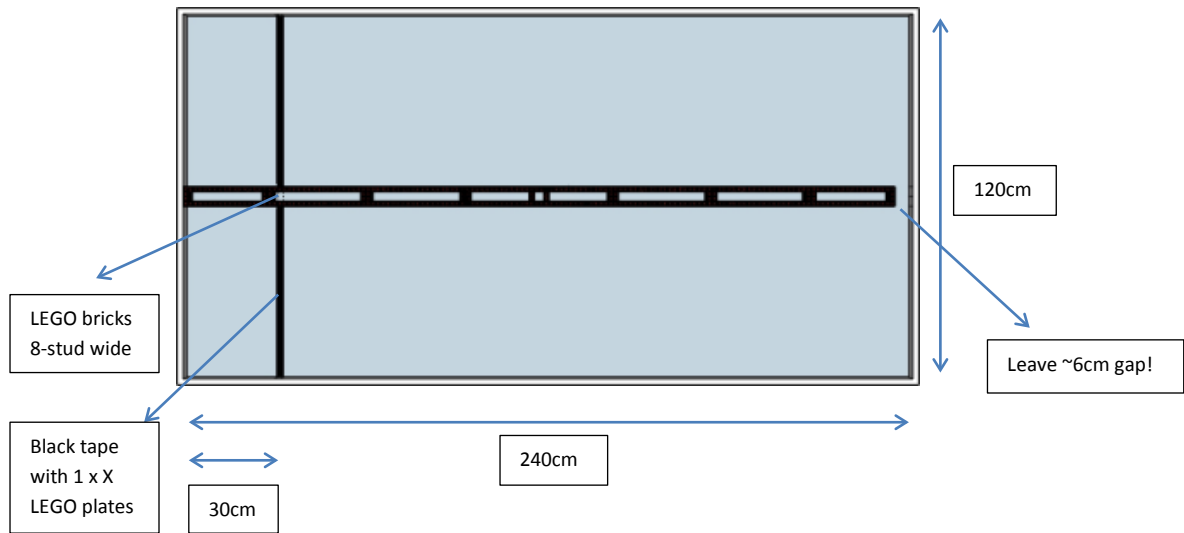

Simple & Powered Machines Category

Table Setup Guide

THE TRASH HERO

This rectangle of 145mm x 155mm, made of electrical tape, will hold the ping pong balls at start.

This template helps placing the balls.

The table will look like this. (more or less)

Measurement Error tolerance: +/- 10mm