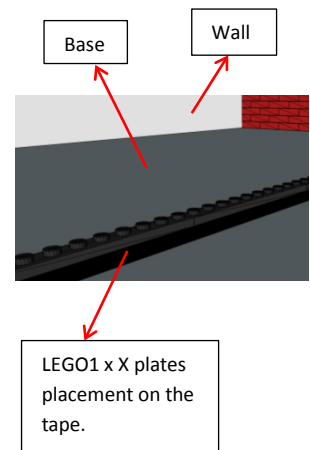

Simple & Powered Machines Category

Table Setup Guide

THE TRASH HERO

This rectangle of 145mm x 155mm, made of electrical tape, will hold the ping pong balls at start.

This template helps placing the balls.

The table will look like this. (more or less)

Measurement Error tolerance: +/- 10mm