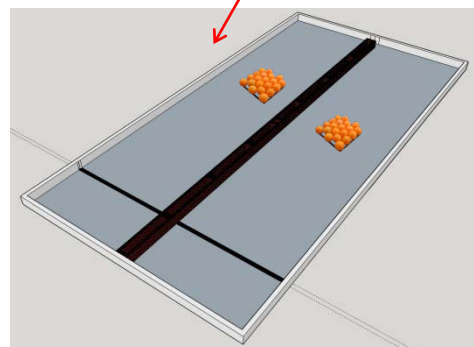

Simple & Powered Machines Category

Table Setup Guide

THE TRASH HERO

This rectangle of 145mm x 155mm, made of electrical tape, will hold the ping pong balls at start.

This template helps placing the balls.

The table will look like this. (more or less)

Measurement Error tolerance: +/- 10mm