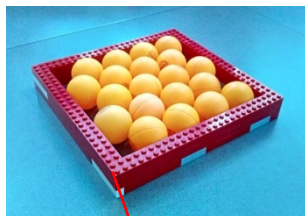

Simple & Powered Machines Category

Table Setup Guide

THE TRASH HERO

This rectangle of 145mm x 155mm, made of electrical tape, will hold the ping pong balls at start.

This template helps placing the balls.