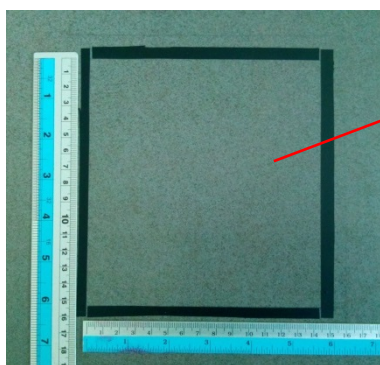

Simple & Powered Machines Category

Table Setup Guide

THE TRASH HERO

This rectangle of 145mm x 155mm, made of electrical tape, will hold the ping pong balls at start.

This template helps placing the balls.

The table will look like this. (more or less)

Measurement Error tolerance: +/- 10mm