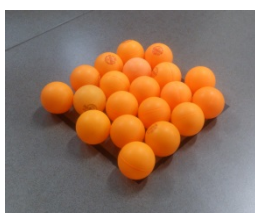

Simple & Powered Machines Category

Table Setup Guide

THE TRASH HERO

This rectangle of 145mm x 155mm, made of electrical tape, will hold the ping pong balls at start.

This template helps placing the balls.